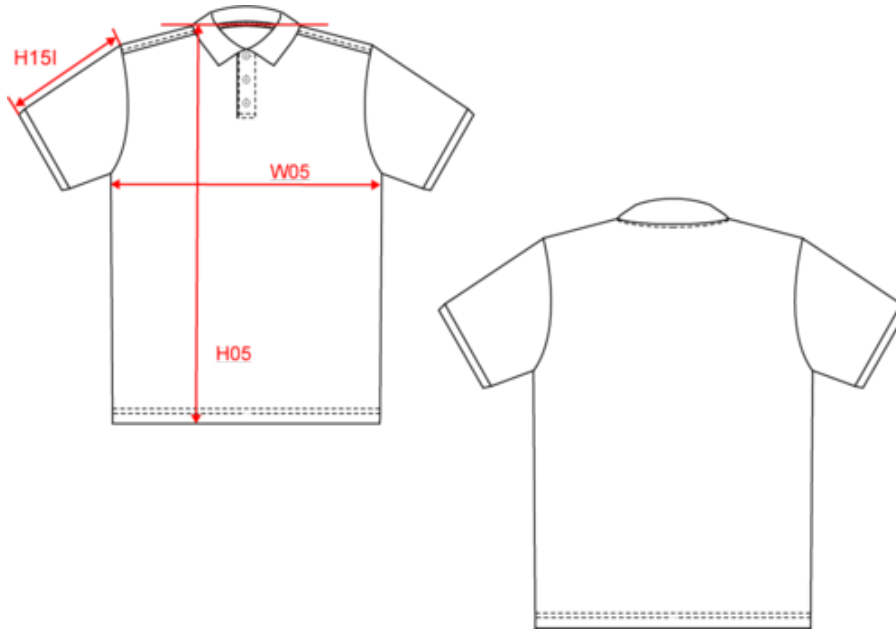

WK207

Men's eco-friendly polo shirt

- Reinforced stitching on the shoulders for better resistance.
- Soft organic cotton that feels pleasant on the skin.
- Straight fit for greater comfort.

Plain colourways : 60% cotton/ 40% polyester. Made from 60% organic cotton and 40% recycled polyester. Oxford Grey colourway : 90% cotton/ 10% viscose. Made from 90% organic cotton. All colours are made from organic cotton. Piqué knit fabric. Washable at 60°. Straight cut. 1x1 ribbed collar and cuffs with contrasting orange herringbone neck tape. Tone-on-tone 3-button placket. 1st buttonhole is horizontal. Side slits with contrasting orange herringbone tape. Twin needle finishing at bottom hem. Tear-off brand label for ease of rebranding. Certified STANDARD 100 by OEKO-TEX® CQ1007/7, IFTH.

 XS - S - M - L - XL - XXL - 3XL - 4XL - 5XL - 6XL
 
 180 g/m²

More information

Logistic

 5

 30

Country of origin

BD - Bangladesh

Customs code

61051000

Washing instructions

WK207

Men's eco-friendly polo shirt

Dimensions (cm)

Measurements in cm	XS	S	M	L	XL	XXL	3XL	4XL	5XL	6XL
H05 (M) - Total height	68.00	70.00	72.00	74.00	76.00	78.00	80.00	82.00	84.00	86.00
H15l (M) - Sleeve length with rib	21.50	22.25	23.00	23.75	24.50	25.25	26.00	26.75	27.50	28.25
W05 (M) - 1/2 chest width at 1.5cm below armhole	47.00	50.00	53.00	56.00	59.00	62.00	65.00	68.00	71.00	74.00

White
RVB : 236,236,252
Pantone C : White
Pantone TCX : 11-0601TCX

Logistic

5

30

Sizes	Width (cm)	Height (cm)	Length (cm)	Net weight (kg)	Gross weight (kg)	Pieces/Box	Pieces/Bundle
XS	40	16	60	4.6	6.2	30	5
S	40	16	60	4.9	6.5	30	5
M	40	16	60	5.1	6.8	30	5
L	40	18	60	5.4	7.2	30	5
XL	40	18	60	5.8	7.5	30	5
XXL	40	20	60	6.1	8.1	30	5
3XL	40	23	60	6.5	8.6	30	5
4XL	40	23	60	7.1	9.2	30	5
5XL	40	26	60	7.6	9.8	30	5
6XL	40	26	60	8	10.4	30	5